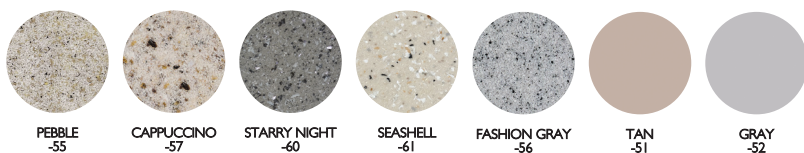

STANDARD COLORS

SPECIAL ORDER COLORS*

*Special Order Colors may result in longer lead times. Contact Customer Service for more information.

TWO Zoom Flume™
Water Supply Systems

BYOS 2 Anchors
Compatible with 18"
Sonotubes*