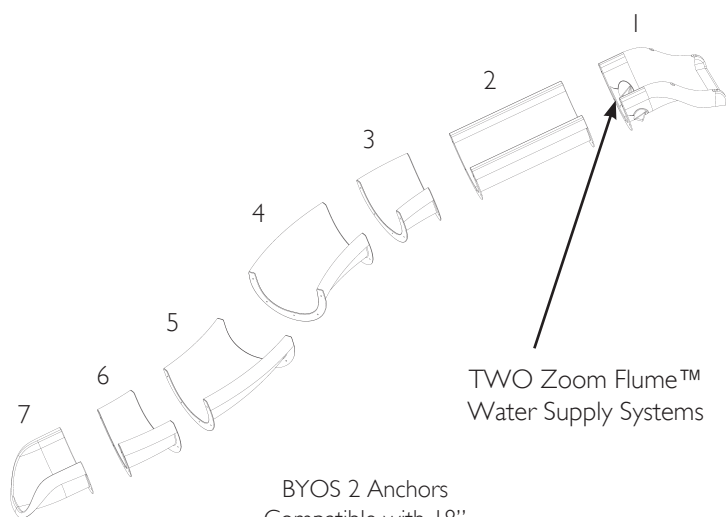

- Up to 7 available sections combine in endless configurations
- Residential or Commercial use
- Design and configuration assistance
- Discreet zoom flume water delivery system with perfectly matching cover plate (40 - 80 gpm)
- Sleek, beautiful and durable
- 350 pound weight limit
- Stainless steel anchors included
- Available in assorted colors and visual textures
- Color matching products include: T7 Diving System, Destination Series In-Pool Furniture

STANDARD COLORS

SPECIAL ORDER COLORS*

*Special Order Colors may result in longer lead times. Contact Customer Service for more information.

TWO Zoom Flume™
Water Supply Systems

BYOS 2 Anchors
Compatible with 18"
Sonotubes*