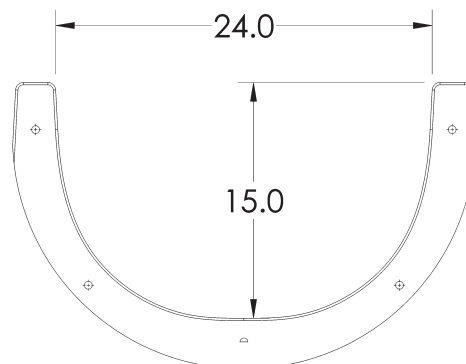

- Up to 7 available sections combine in endless configurations
- Residential or Commercial use
- Design and configuration assistance
- Discreet zoom flume water delivery system with perfectly matching cover plate (40 - 80 gpm)
- Sleek, beautiful and durable
- 350 pound weight limit
- Stainless steel anchors included
- Available in assorted colors and visual textures
- Color matching products include: T7 Diving System, Destination Series In-Pool Furniture

STANDARD COLORS

SPECIAL ORDER COLORS*

*Special Order Colors may result in longer lead times. Contact Customer Service for more information.

TWO Zoom Flume™
Water Supply Systems

BYOS 2 Anchors
Compatible with 18"
Sonotubes*