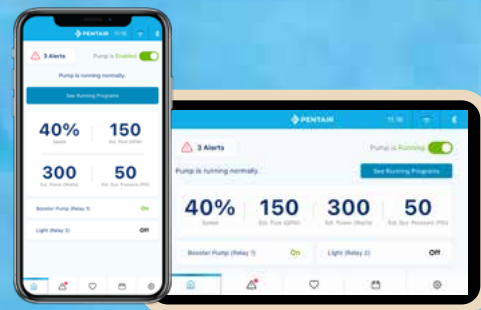

# INTELLIFLO3™ VSF POOL PUMP

Let the only pool pump with sensorless flow control put your pool on cruise control.

Introducing a smarter pool pump. With sensorless flow technology, you can simply set and forget to help keep your pool crystal clear and inviting, no matter what your pool requires.

**FLOW IS EVERYTHING**  
So Pentair invented a game-changing pump.

**ADJUSTS TO POOL CONDITIONS**  
As conditions change with your pool water, flow speed adjusts automatically.

**FOR BIG POOL BENEFITS**  
Clearer water, bubbling bubblers, cascading fountains, and critical equipment that is taxed less and lasts longer.

## SIMPLE SMARTPHONE CONTROL

With seamless WiFi or Bluetooth® wireless technology control via the Pentair Home app, you can monitor the pump or change the flow rate from anywhere.

Add the optional built-in automation to control up to two other pool devices.