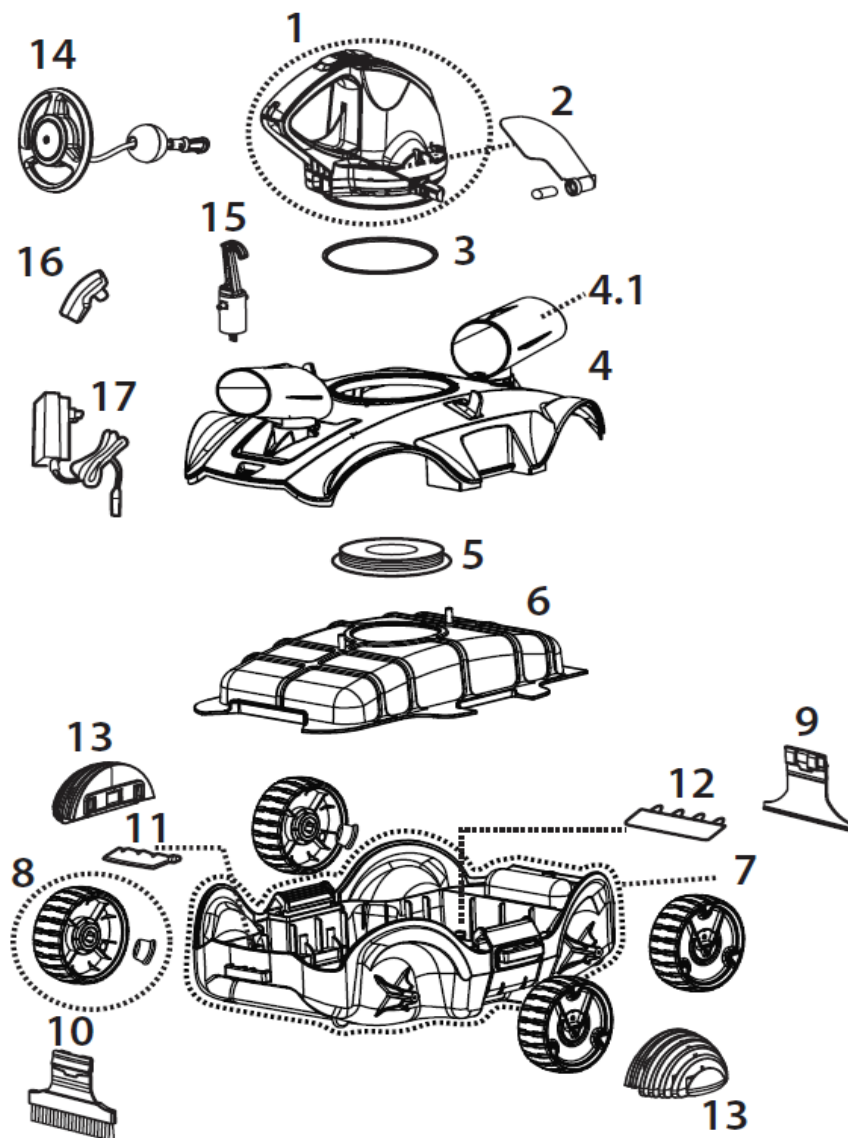

RC35 HWI AQUAVAC 250 Li Spare Part List

4-May-20

	Description	HAYWARD P/N
1	Swivel head (with flap + ring + scew plate)	RCX20ASM05U (US) RCX20ASM05E (EU)
2	Side flap (with side pin)	RCX203007
3	Swivel smooth-ring	RCX203508004
5	Swivel head bottom screw plate	RCX203505005
4	Top cover	RCX20ASM03
6	Filter cover	RCX203509
7	Whole base unit	RCX2035ASM06
8	Wheel (with screw and washer) 1pc	RCX203012
9	Clip-on rake	RCX2032ASM10
10	Clip-on brush	
11	Drainage outlet flap (with screws)	RCX2035ASM04
12	Suction mouth flap (with screws)	
13	Bumper x 2	RCX203018
14	Float	RCX203513
15	Hook (with V-clip) for Telescopic pole)	RCX203116
16	Charging base	RCX203017
17	Adaptor	RCX203017U (US) RCX203017E (EU)