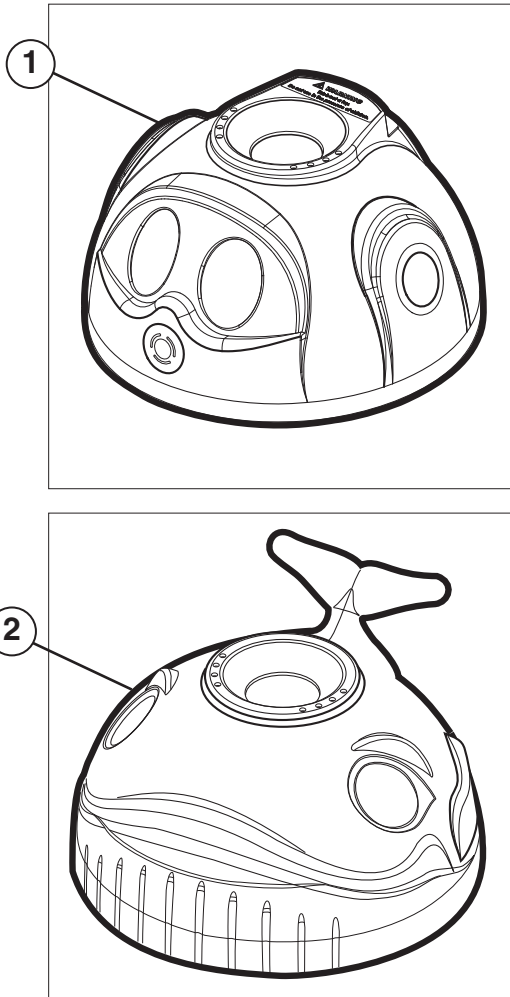

Diver Dave®/Wanda the Whale®

ABOVE-GROUND CLEANER REPLACEMENT PARTS

Parts Diagram

Cleaners

Turbine Kit AXV112P
See pages 246-247

A-Frame Kit AXV621D
See pages 246-247

Diver Dave®/Wanda the Whale®

ABOVE-GROUND CLEANER REPLACEMENT PARTS

Parts Listing

Ref. No.	Part No.	Description	Ctn Qty.	No. Req'd
1	AXV457SD	Shell for Diver Dave	**	1
2	AXV457W	Shell for Wanda the Whale	**	1
3	AXV457WT	Tail Assembly for Wanda the Whale	**	1
4	AXV513BK	Screen, Black	10	1
5	AXV070	Cone Gear	*	1
6	AXV309	Intermediate Gear Shaft	*	1
7	AXV301	Intermediate Gear	25	1
8	AXV068	Spindle Gear Screw	*	1
9	AXV303	Spindle Gear	25	1
10	AXV066A	Spindle Gear Bushing	25	1
11	AXV306	Cone Gear Bushing	50	1
12	AXV060WH	Upper Middle Body	*	1
13	AXV065P	Lower/Upper Body Screw (6 pack)	*	1
14	AXV064A	Medium Turbine Drive Gear	25	1
15	AXV062C	Medium Turbine	25	1
16	AXV009	Medium Turbine Case with Axle	25	1
17	AXV055P	Turbine Bearings (2)	50	1
18	AXV518P	Gear Box	10	1
19	AXV050CWH	Lower Middle Body	*	1
20	AXV525	Base Plate Assembly	5	1
21	AXV551P	Wheel Kit (6 wheels, axles)	25	1
22	AXV458	Ring, Black	5	1
23	AXV057P	Middle Body Screw (6 pack)	*	1
24	AXV313	Lower Body Screw	*	1
25	AXV442	Flap Kit, White (2 flaps, front and rear)	25	1
26	AXV417WHP	Pod Kit	25	1
27	AXV015P	Pod Screw Kit (2 hex head screws and 2 washers)	50	1
28	AXV016P	Pod Plug (6 pack)	50	1
29	AXV552WHP	Wing Kit, White	50	1
30	AXV014SP	Slotted Santoprene Shoes (4 pack)	50	1
31	AXV304A	Bottom Plate	25	1
32	AXV512A	Nozzle	*	1