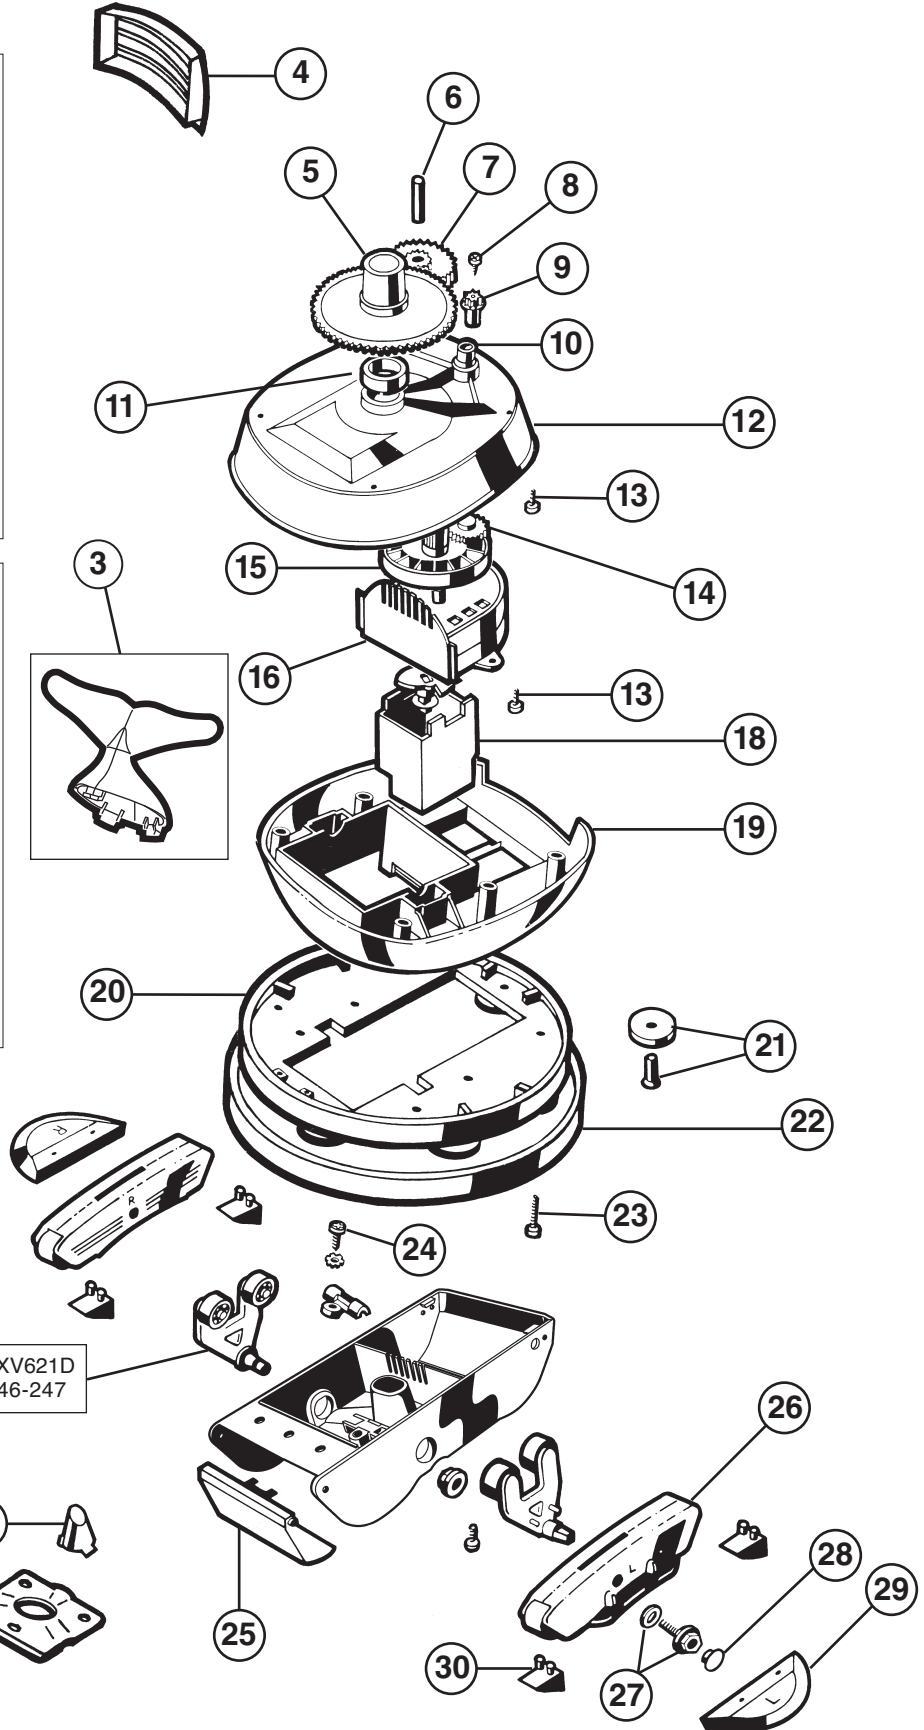

Diver Dave®/Wanda the Whale®

ABOVE-GROUND CLEANER REPLACEMENT PARTS

Parts Diagram

Cleaners

Turbine Kit AXV112P
See pages 246-247

A-Frame Kit AXV621D
See pages 246-247

Diver Dave®/Wanda the Whale®

ABOVE-GROUND CLEANER REPLACEMENT PARTS

Parts Listing

Ref. No.	Part No.	Description	Ctn Qty.	No. Req'd
1	AXV457SD	Shell for Diver Dave	**	1
2	AXV457W	Shell for Wanda the Whale	**	1
3	AXV457WT	Tail Assembly for Wanda the Whale	**	1
4	AXV513BK	Screen, Black	10	1
5	AXV070	Cone Gear	*	1
6	AXV309	Intermediate Gear Shaft	*	1
7	AXV301	Intermediate Gear	25	1
8	AXV068	Spindle Gear Screw	*	1
9	AXV303	Spindle Gear	25	1
10	AXV066A	Spindle Gear Bushing	25	1
11	AXV306	Cone Gear Bushing	50	1
12	AXV060WH	Upper Middle Body	*	1
13	AXV065P	Lower/Upper Body Screw (6 pack)	*	1
14	AXV064A	Medium Turbine Drive Gear	25	1
15	AXV062C	Medium Turbine	25	1
16	AXV009	Medium Turbine Case with Axle	25	1
17	AXV055P	Turbine Bearings (2)	50	1
18	AXV518P	Gear Box	10	1
19	AXV050CWH	Lower Middle Body	*	1
20	AXV525	Base Plate Assembly	5	1
21	AXV551P	Wheel Kit (6 wheels, axles)	25	1
22	AXV458	Ring, Black	5	1
23	AXV057P	Middle Body Screw (6 pack)	*	1
24	AXV313	Lower Body Screw	*	1
25	AXV442	Flap Kit, White (2 flaps, front and rear)	25	1
26	AXV417WHP	Pod Kit	25	1
27	AXV015P	Pod Screw Kit (2 hex head screws and 2 washers)	50	1
28	AXV016P	Pod Plug (6 pack)	50	1
29	AXV552WHP	Wing Kit, White	50	1
30	AXV014SP	Slotted Santoprene Shoes (4 pack)	50	1
31	AXV304A	Bottom Plate	25	1
32	AXV512A	Nozzle	*	1