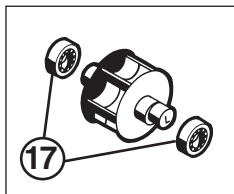

Diver Dave®/Wanda the Whale®

ABOVE-GROUND CLEANER REPLACEMENT PARTS

Parts Diagram

Cleaners

Turbine Kit AXV112P
See pages 246-247

A-Frame Kit AXV621D
See pages 246-247

Diver Dave®/Wanda the Whale®

ABOVE-GROUND CLEANER REPLACEMENT PARTS

Parts Listing

Ref. No.	Part No.	Description	Ctn Qty.	No. Req'd
1	AXV457SD	Shell for Diver Dave	**	1
2	AXV457W	Shell for Wanda the Whale	**	1
3	AXV457WT	Tail Assembly for Wanda the Whale	**	1
4	AXV513BK	Screen, Black	10	1
5	AXV070	Cone Gear	*	1
6	AXV309	Intermediate Gear Shaft	*	1
7	AXV301	Intermediate Gear	25	1
8	AXV068	Spindle Gear Screw	*	1
9	AXV303	Spindle Gear	25	1
10	AXV066A	Spindle Gear Bushing	25	1
11	AXV306	Cone Gear Bushing	50	1
12	AXV060WH	Upper Middle Body	*	1
13	AXV065P	Lower/Upper Body Screw (6 pack)	*	1
14	AXV064A	Medium Turbine Drive Gear	25	1
15	AXV062C	Medium Turbine	25	1
16	AXV009	Medium Turbine Case with Axle	25	1
17	AXV055P	Turbine Bearings (2)	50	1
18	AXV518P	Gear Box	10	1
19	AXV050CWH	Lower Middle Body	*	1
20	AXV525	Base Plate Assembly	5	1
21	AXV551P	Wheel Kit (6 wheels, axles)	25	1
22	AXV458	Ring, Black	5	1
23	AXV057P	Middle Body Screw (6 pack)	*	1
24	AXV313	Lower Body Screw	*	1
25	AXV442	Flap Kit, White (2 flaps, front and rear)	25	1
26	AXV417WHP	Pod Kit	25	1
27	AXV015P	Pod Screw Kit (2 hex head screws and 2 washers)	50	1
28	AXV016P	Pod Plug (6 pack)	50	1
29	AXV552WHP	Wing Kit, White	50	1
30	AXV014SP	Slotted Santoprene Shoes (4 pack)	50	1
31	AXV304A	Bottom Plate	25	1
32	AXV512A	Nozzle	*	1

NOTES: *Special Order.

**Limited Quantity Available.