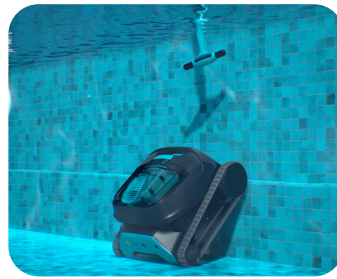

LIBERTY™ 300

Cordless Pool Cleaning
THE DOLPHIN WAY!

LIBERTY™ 300

The New Generation of Cordless Pool Cleaning

The Same Unmatched Dolphin Performance - Now Cordless!

Meet the Dolphin LIBERTY 300 with its new cordless design, unmatched agility, and inductive charging. The LIBERTY 300 features the Magnetic-Connect™ system for easy snap-in-place and walk-away charging, an Eco Mode that keeps your pool clean all week with short cleaning cycles, and a Cycle Selector that lets you choose between floor-only or floor and walls cleaning. Use the Click-Up™ for sound-activated pick-up for easy removal from pool.

With super-efficient scrubbing and filtering capabilities, you can get the same reliability and service you get with other Dolphin products - now cordless!

The Dolphin LIBERTY Difference

Inductive Charging

Magnetic-Connect™ for super easy snap-in-place and walk-away-charging.

Eco Mode

Eco Mode keeps your pool clean all week with short and efficient cleaning cycles. * floor only

Click-Up™

Sound-activated pick-up for easy removal from pool.

Cycle selector

The Cycle Selector allows you to customize floor-only or floor and walls cleaning.

LIBERTY 300 Specifications

Ideal Pool Size	Ideal for pools up to 33 feet in length
Cleaning Coverage	Floor and walls
Brushing	Powerful, intense active scrubbing for unmatched cleaning
Cleaning Cycle Time	1.5 hours
Filtration	Interchangeable Fine & Ultra-fine filters to tackle every level of dirt, dust and debris
Battery	Lithium-ion 5,000mAh
Robot Weight	18lbs
Warranty	24 months - limited
Advanced Features	<p>Eco Mode: Keeps your pool clean with three 30-minute cycles per week (floor only).</p> <p>Cycle Selector: Customize setting to floor only or floor and walls cleaning.</p> <p>Click-Up™: Sound-activated pick-up for easy removal from pool.</p>