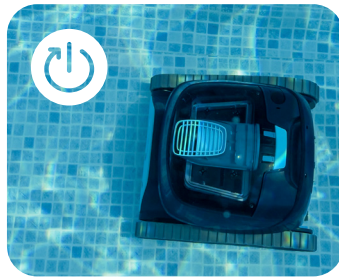

LIBERTY™ 300

Cordless Pool Cleaning
THE DOLPHIN WAY!

LIBERTY™ 300

The New Generation of Cordless Pool Cleaning

The Same Unmatched Dolphin Performance - Now Cordless!

Meet the Dolphin LIBERTY 300 with its new cordless design, unmatched agility, and inductive charging. The LIBERTY 300 features the Magnetic-Connect™ system for easy snap-in-place and walk-away charging, an Eco Mode that keeps your pool clean all week with short cleaning cycles, and a Cycle Selector that lets you choose between floor-only or floor and walls cleaning. Use the Click-Up™ for sound-activated pick-up for easy removal from pool.

With super-efficient scrubbing and filtering capabilities, you can get the same reliability and service you get with other Dolphin products - now cordless!

The Dolphin LIBERTY Difference

Inductive Charging

Magnetic-Connect™ for super easy snap-in-place and walk-away-charging.

Eco Mode

Eco Mode keeps your pool clean all week with short and efficient cleaning cycles. * floor only

Click-Up™

Sound-activated pick-up for easy removal from pool.

Cycle selector

The Cycle Selector allows you to customize floor-only or floor and walls cleaning.

LIBERTY 300 Specifications

Ideal Pool Size	Ideal for pools up to 33 feet in length
Cleaning Coverage	Floor and walls
Brushing	Powerful, intense active scrubbing for unmatched cleaning
Cleaning Cycle Time	1.5 hours
Filtration	Interchangeable Fine & Ultra-fine filters to tackle every level of dirt, dust and debris
Battery	Lithium-ion 5,000mAh
Robot Weight	18lbs
Warranty	24 months - limited
Advanced Features	<p>Eco Mode: Keeps your pool clean with three 30-minute cycles per week (floor only).</p> <p>Cycle Selector: Customize setting to floor only or floor and walls cleaning.</p> <p>Click-Up™: Sound-activated pick-up for easy removal from pool.</p>