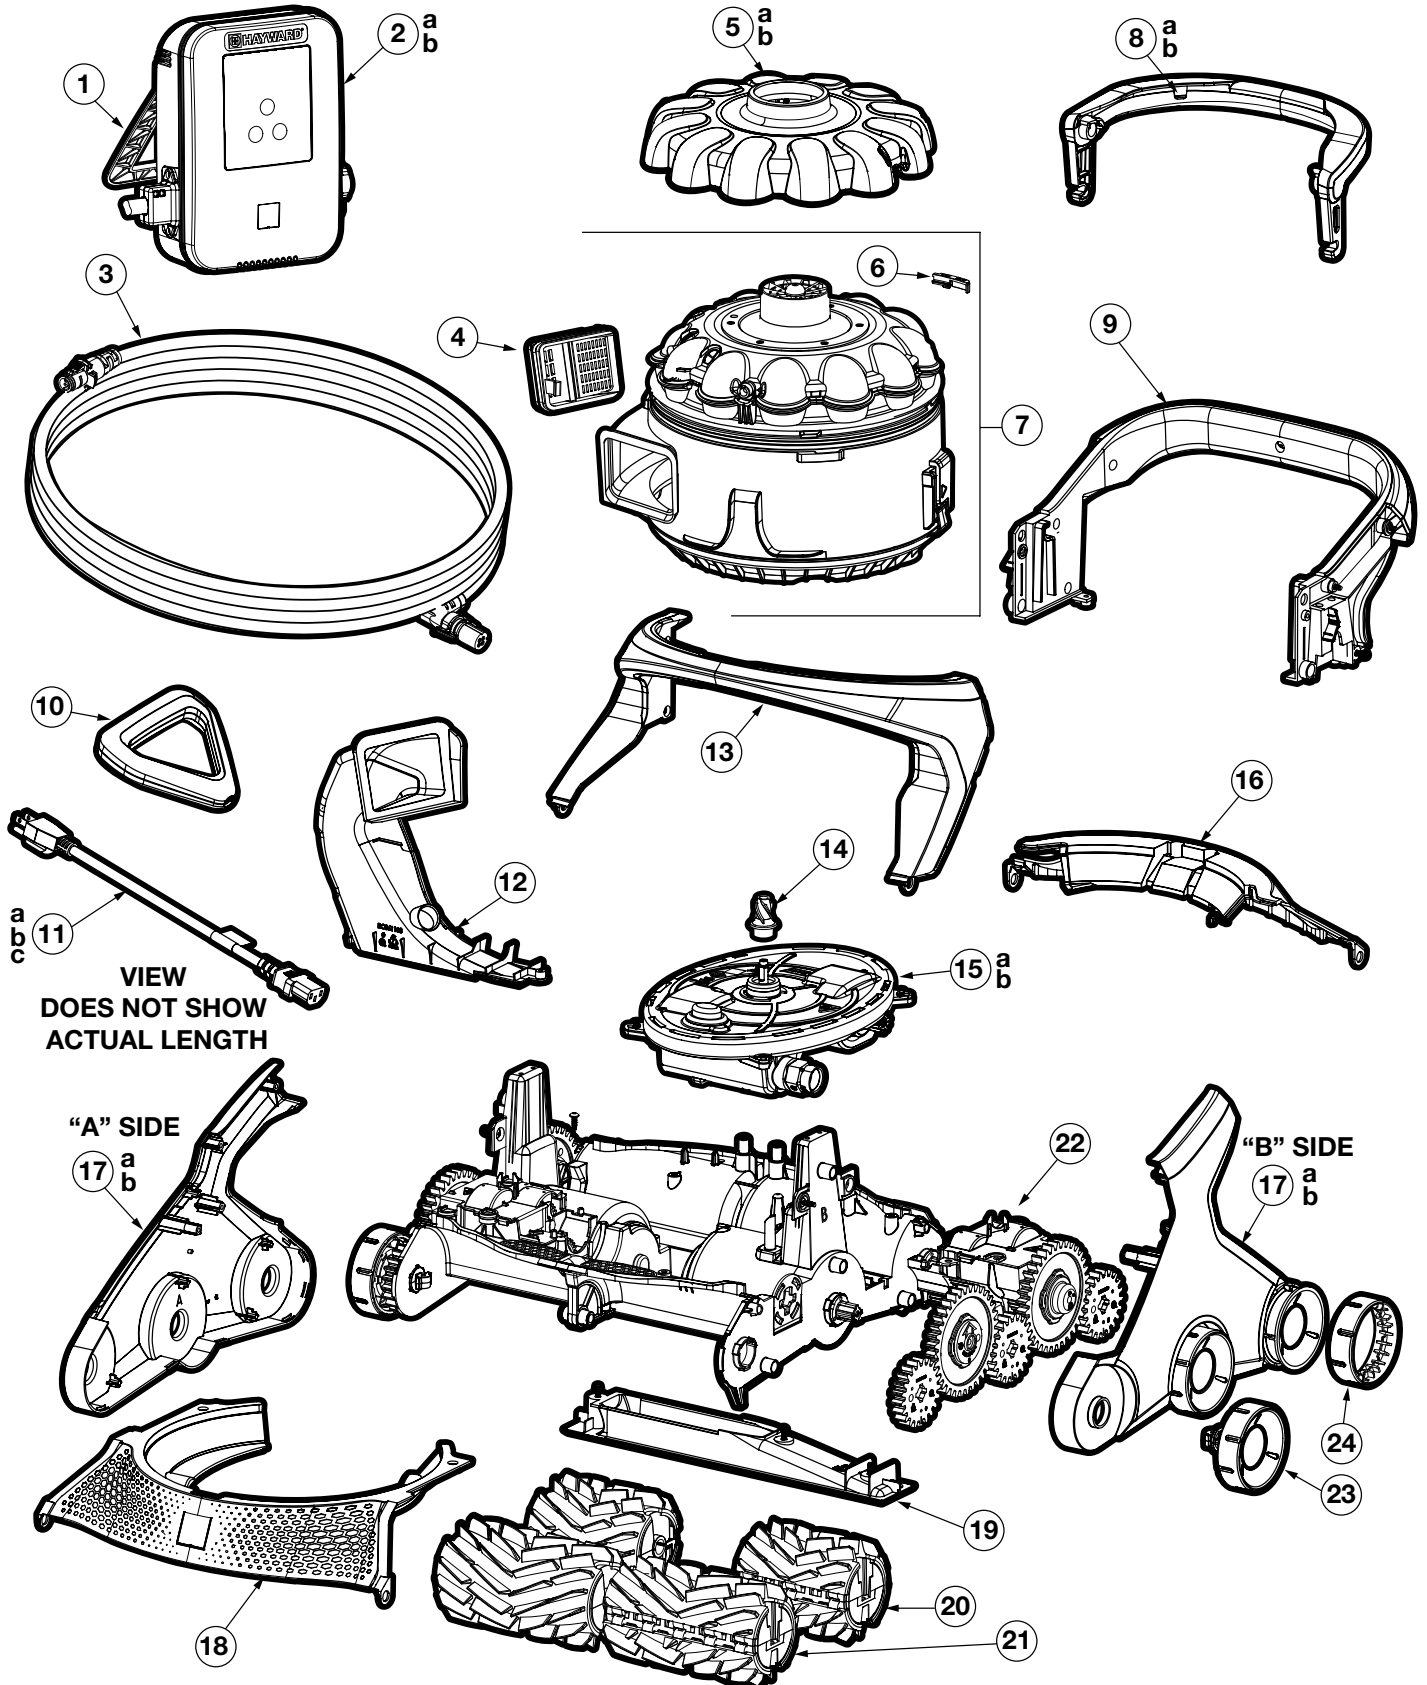

AquaVac® 6 Series – 600 & 650 Models

ROBOTIC CLEANERS REPLACEMENT PARTS

Parts Diagram

Cleaners

AquaVac® 6 Series – 600 & 650 Models

ROBOTIC CLEANERS REPLACEMENT PARTS

Parts Listing

Ref. No.	Part No.	Description	Ctn. Qty.
1	RCX361178234	Power Supply Kickstand, Blue	5
2a	RCX361480W	Power Supply Av650, WiFi	1
2b	RCX361470	Power Supply Av600, No WiFi	1
3	RCX361191	55 ft. Floating Cable	1
4	RCX361182	Cyclone Check Valve Assembly	5
5a	RCX361126234	Cyclone Cosmetic Top, 650, Blue	5
5b	RCX361126237	Cyclone Cosmetic Top, 600, Gray	5
6	RCX361453	Canister Twist Lock	10
7	RCX361140KIT234	Cyclone Assembly Kit	1
8a	RCX361300236	Cyclone Handle Assembly, 650, Black	5
8b	RCX361300234	Cyclone Handle Assembly, 600, Blue	5
9	RCX36131519237	Shell Rear Handle Cover Assembly, Gray	1
10	RCX361210236	Cord Handle Assembly, Black	5
11a	RCX361250U	Power Supply Cord, US	1
11b	RCX361251E	Power Supply Cord, EU	1
11c	RCX361252A	Power Supply Cord, AU	1
12	RCX361103236	Vacuum Inlet Top Assembly, Black	1
13	RCX361331782237	Shell Front Handle Assembly, Gray	1
14	RCX361134	Pump Motor Shaft Coupling	10
15a	RCX36111060X	Motor Box Assembly	1
15b	RCX36111065X	Motor Box Assembly, WiFi	1
16	RCX36131649236	Shell Rear Cover Assembly, Black	1
17a	RCX36131314D237	Shell, Side Panel A/B Dec 600, (Includes Side A & B)	1
17b	RCX361313141237	Shell, Side Panel A/B Dec 650, (Includes Side A & B)	1
18	RCX361318236	Shell Front Cover, Black	1
19	RCX361109WS239	Vacuum Inlet Bottom	5
20	RCX3632922239	Middle Short Brush Assembly, Dark Gray (Set of 2)	1
21	RCX36132337239	Front/Back Long Brush Assembly, Dark Gray (Set of 2)	1
22	RCX361117218	Gear Box Assembly, Gray	1
23	RCX36140311234	Wheel Assembly Kit, Blue (Includes Tread) (Set of 2)	6
24	RCX361404234PK6	Wheel Tread Kit, Met Blue (6 Pack)	6
—	RCX361430KIT	Foam Kit Assembly	1
—	RCX361121PK4	Screw Pack, Torx #8-16 x .50 (4 Pack)	10
—	RCX361121PK8	Screw Pack, Torx #8-16 x .50 (8 Pack)	1
—	RCX36128586236	Caddy Handle, Black	1
—	RCX361294KIT	Caddy Wheel Kit (Set of 2)	1